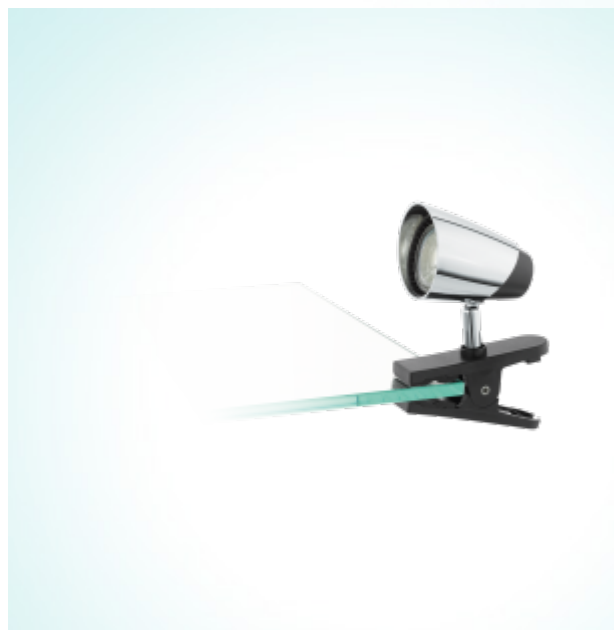

96843 MONCALVIO

LED

General Information

Article: 96843
Lighting Type: clip luminaire
EAN Code: 9002759968434

Dimensions

Depth: 100 mm
Width: 70 mm
Height: 145 mm
Weight: 0.342 kg

Illuminant

Socket: GU10
Illuminant: GU10-LED
Delivery: incl.
Wattage: 1x 3.3W
Luminous Flux: 1x 240 lm
Luminous Colour: 3000K warm white
Average Lifetime: 15,000 h
Colour Rendering Index: >80 Ra
Energy Efficiency: A+
Suitable for: A++ - B
kWh/1000: 3.00
Info on Recycling: [more Information](#)

Detailed Information

Material & Colour

Enclosure Material: steel, plastic
Enclosure Colour: black, chrome

Functionality

Switch: in-line switch

Technical Information

Protection Class: 2
Line Voltage: 220-240V,50/60Hz
Operation Voltage: 220-240V,50/60Hz

Technical changes reserved